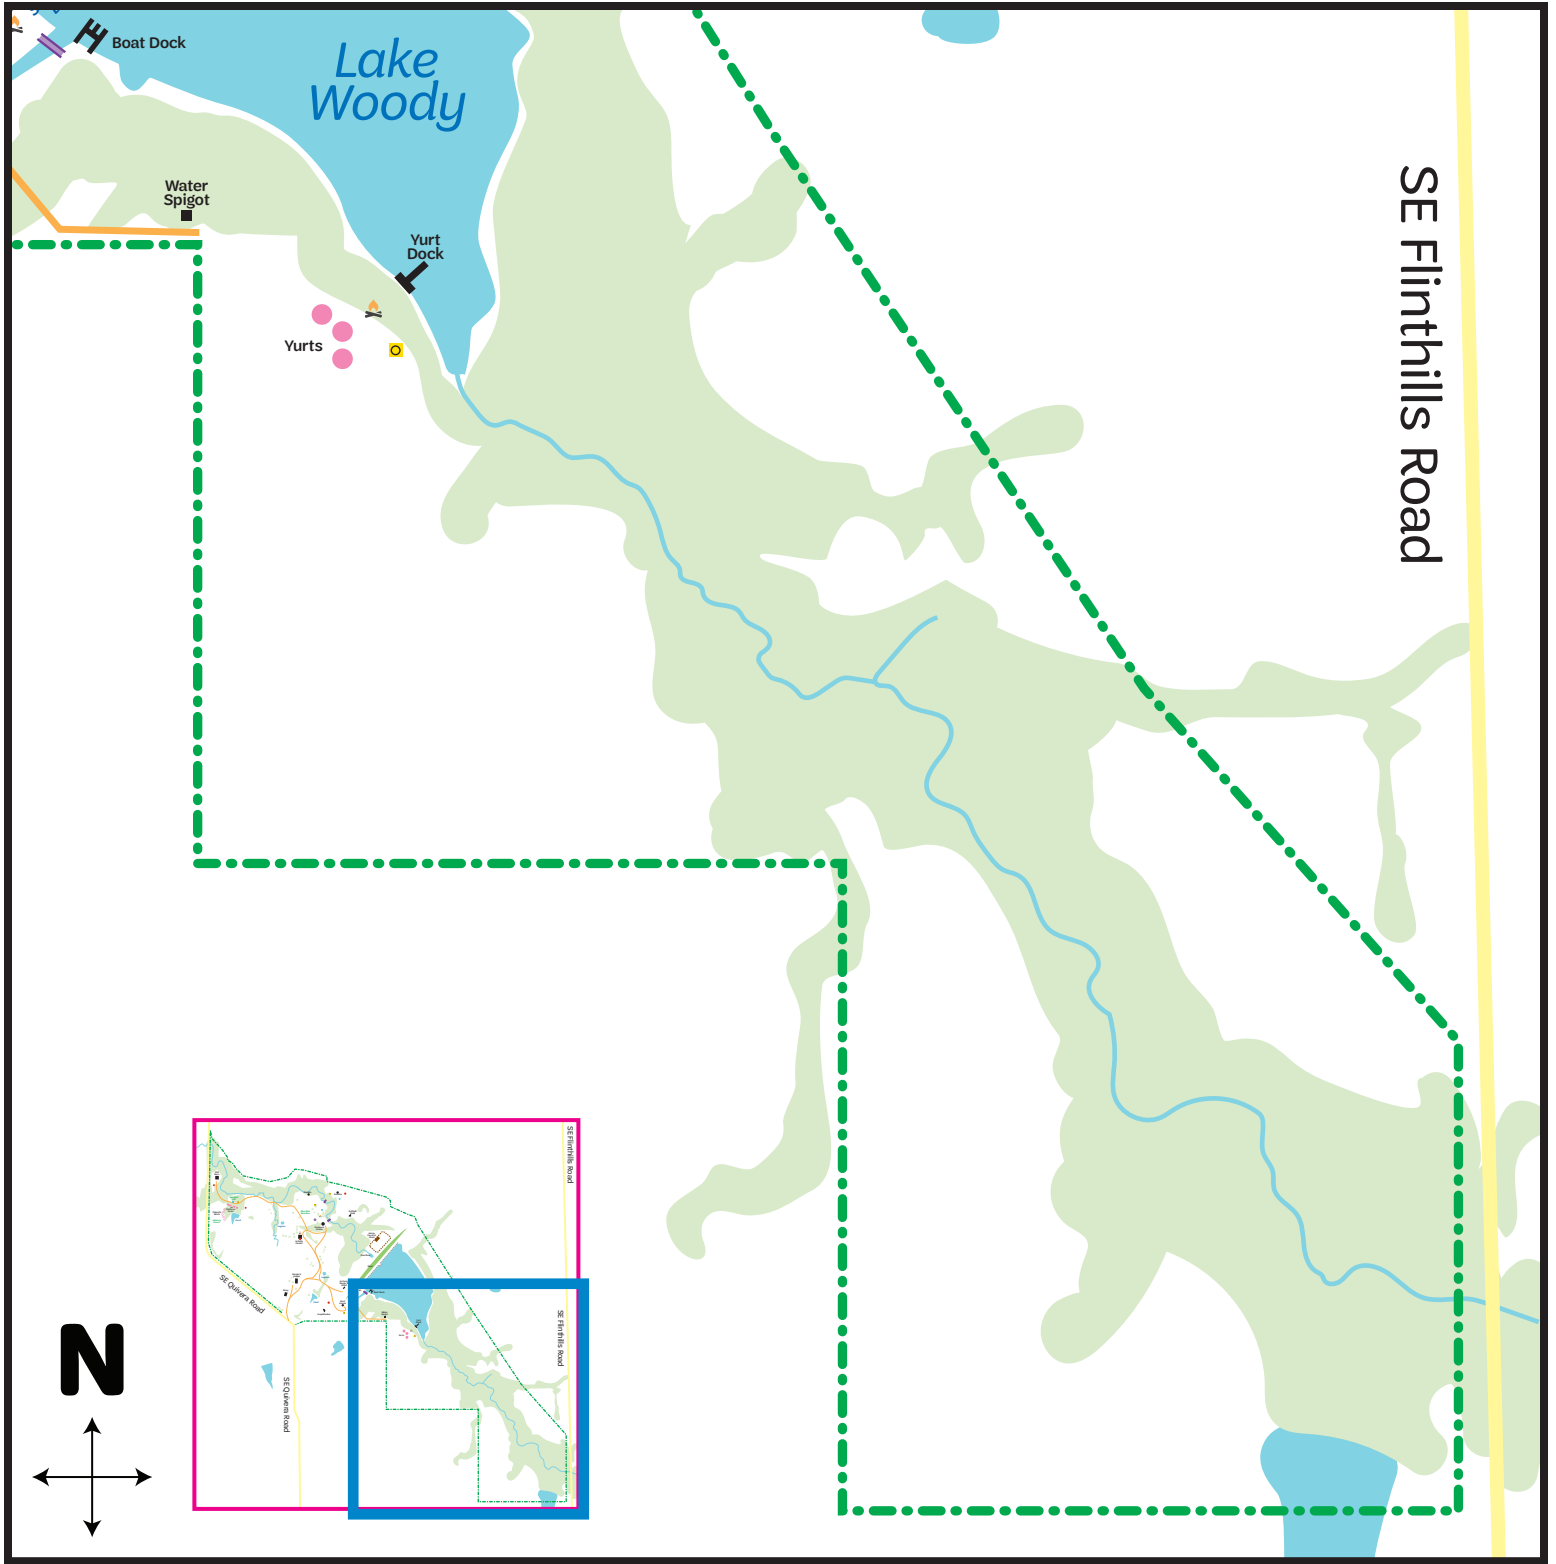

MAP LEGEND

- | | | | |
|---|--------------|---|-----------|
|  | Public road |  | Fire ring |
|  | Trees/woods |  | Flag pole |
|  | Service road |  | Building |
|  | Fence |  | Bridge |
|  | Wash house |  | Shelter |
|  | Latrine |  | Campsite |

Camp Four Winds

9236 SE Quivera Road
 Leon, KS 67074
 Girl Scouts of Kansas Heartland
 1 (888) 686-MINT (6468)

Updated 06/2018

MAP LEGEND

- | | | | |
|--|--------------|--|-----------|
| | Public road | | Fire ring |
| | Trees/woods | | Flag pole |
| | Service road | | Building |
| | Fence | | Bridge |
| | Wash house | | Shelter |
| | Latrine | | Campsite |

Camp Four Winds

(Southeast corner of property)

Updated 06/2018