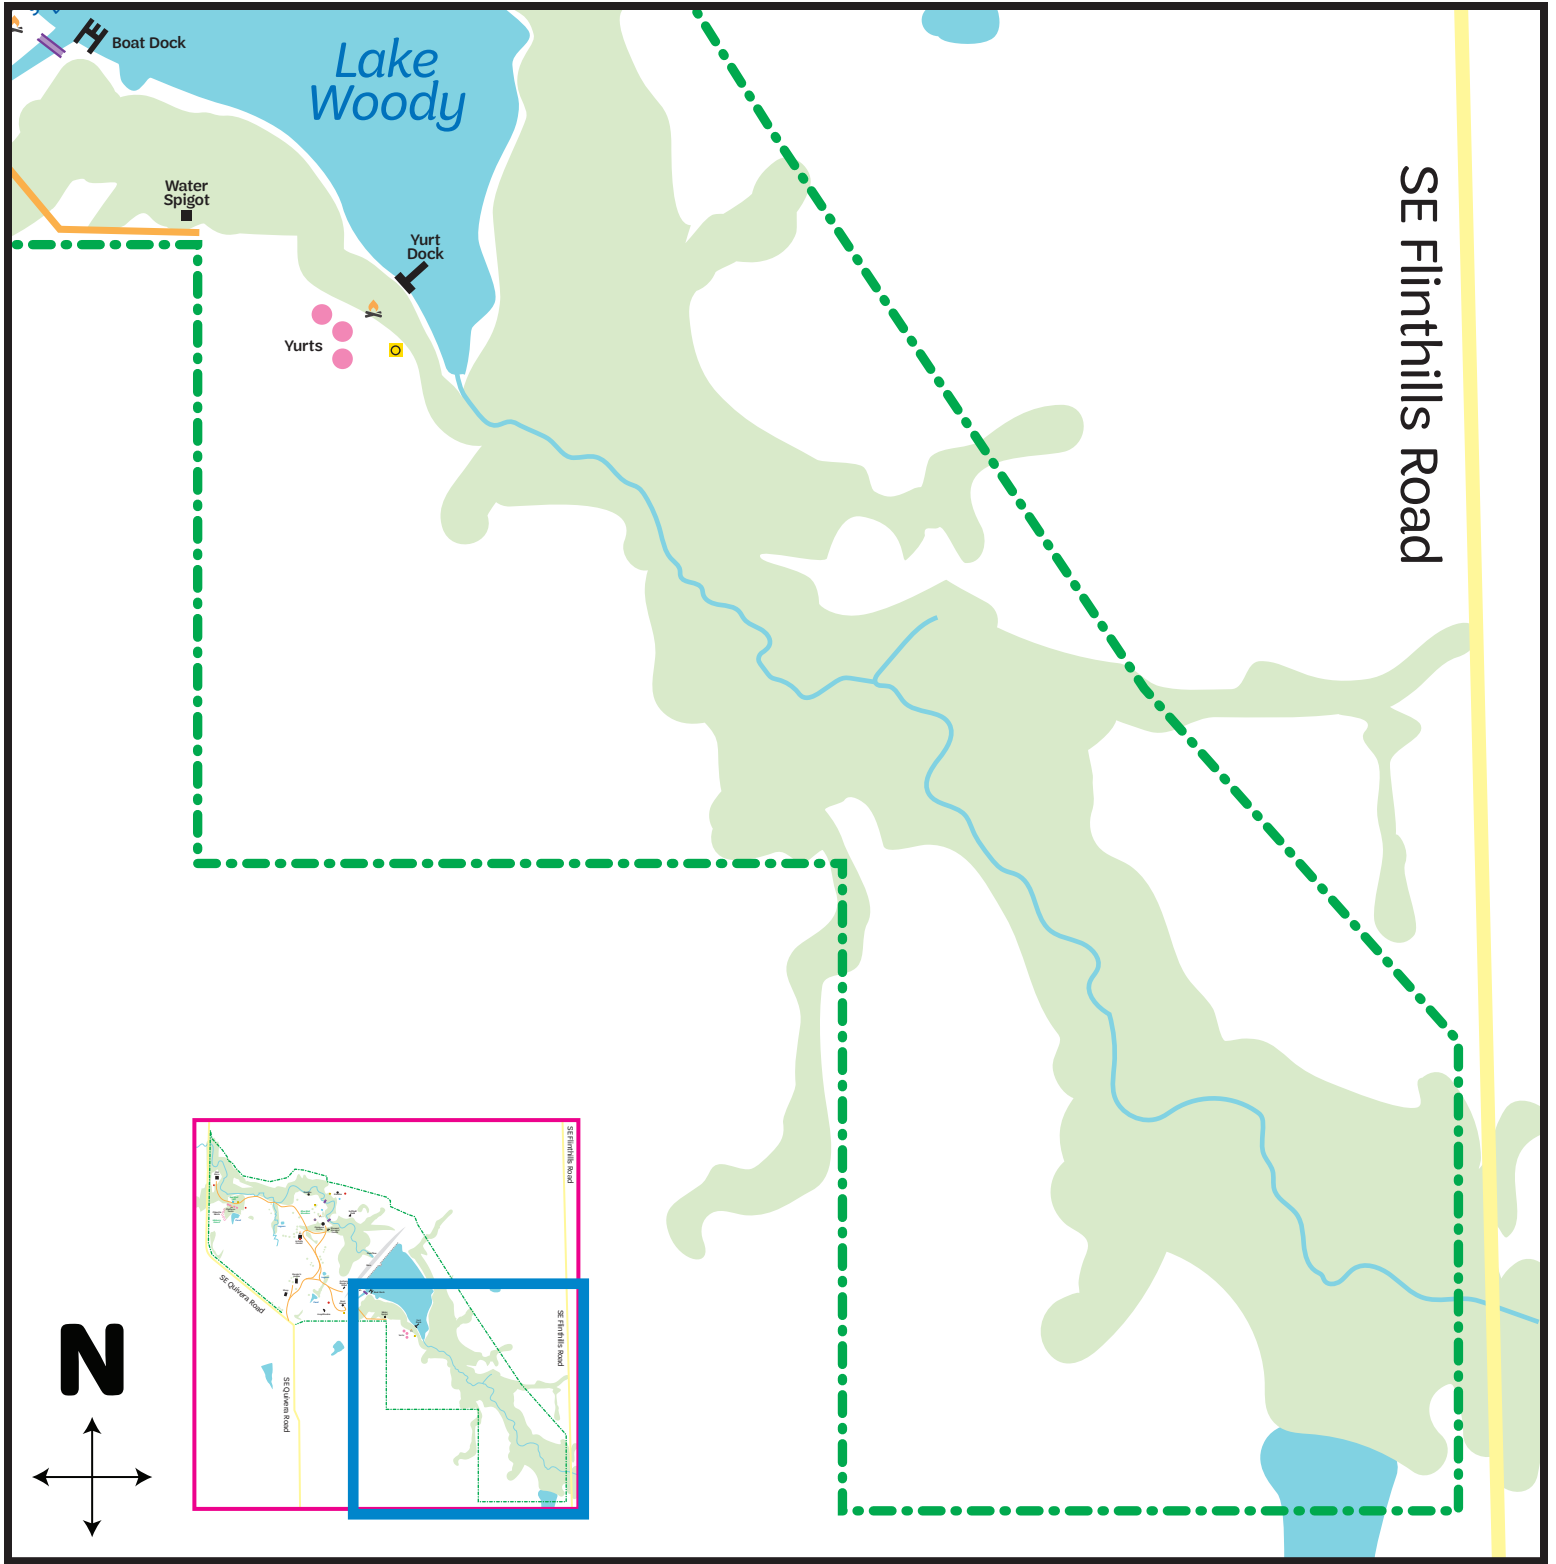

MAP LEGEND

	Public road		Fire ring
	Trees/woods		Flag pole
	Service road		Building
	Fence		Bridge
	Wash house		Shelter
	Latrine		Campsite

Camp Four Winds

9236 SE Quivera Road
 Leon, KS 67074
 Girl Scouts of Kansas Heartland
 1 (888) 686-MINT (6468)

Updated 06/2018

MAP LEGEND

- | | | | |
|---|--------------|---|-----------|
|  | Public road |  | Fire ring |
|  | Trees/woods |  | Flag pole |
|  | Service road |  | Building |
|  | Fence |  | Bridge |
|  | Wash house |  | Shelter |
|  | Latrine |  | Campsite |

Camp Four Winds

(Southeast corner of property)

Updated 06/2018