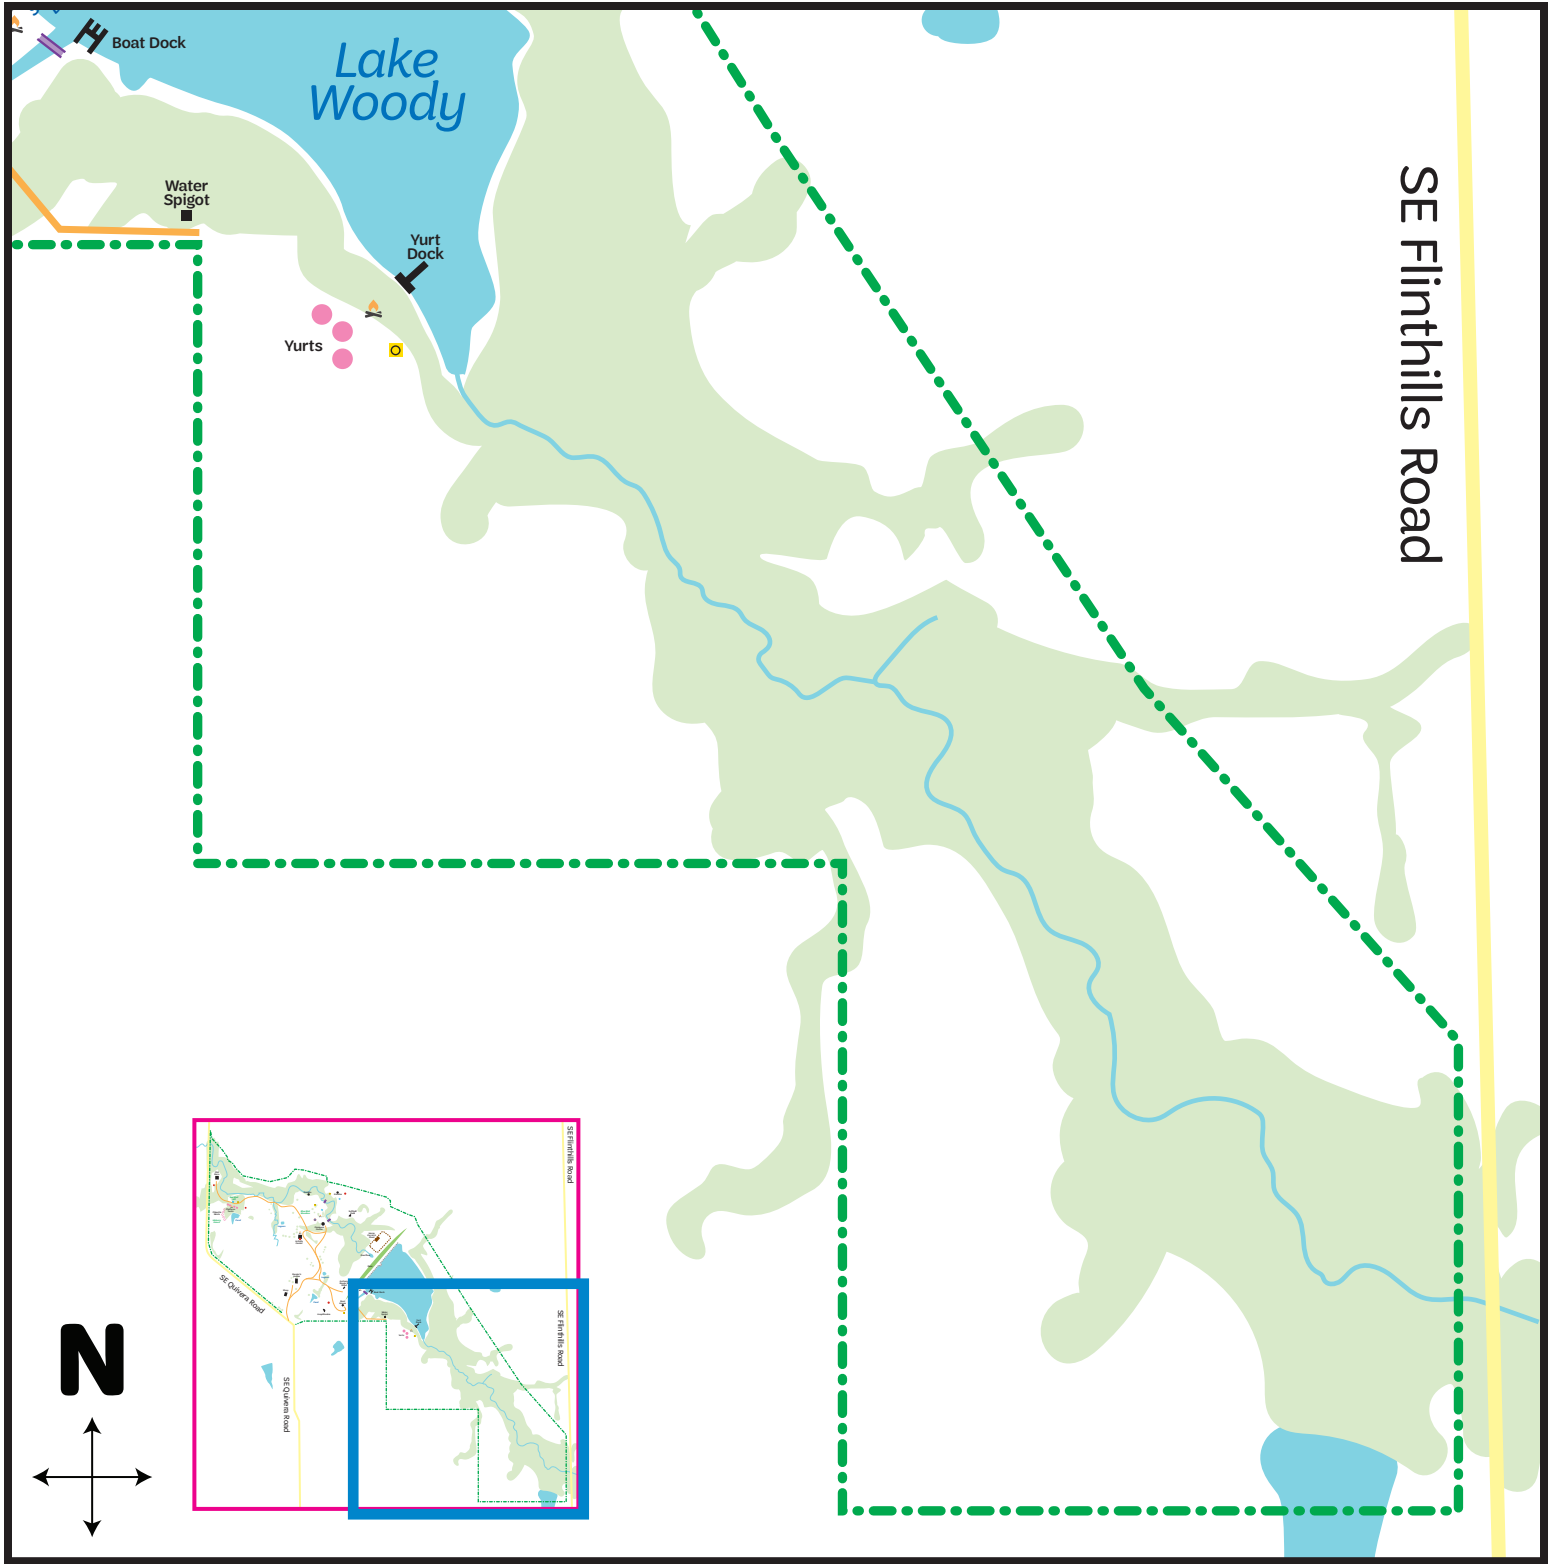

## MAP LEGEND

- |   |              |   |           |
|---|--------------|---|-----------|
|   | Public road  |  | Fire ring |
|  | Trees/woods  |  | Flag pole |
|   | Service road |  | Building  |
|   | Fence        |  | Bridge    |
|  | Wash house   |  | Shelter   |
|  | Latrine      |  | Campsite  |

# Camp Four Winds

9236 SE Quivera Road  
 Leon, KS 67074  
 Girl Scouts of Kansas Heartland  
 1 (888) 686-MINT (6468)

Updated 06/2018

# Camp Four Winds

(Southeast corner of property)

Updated 06/2018