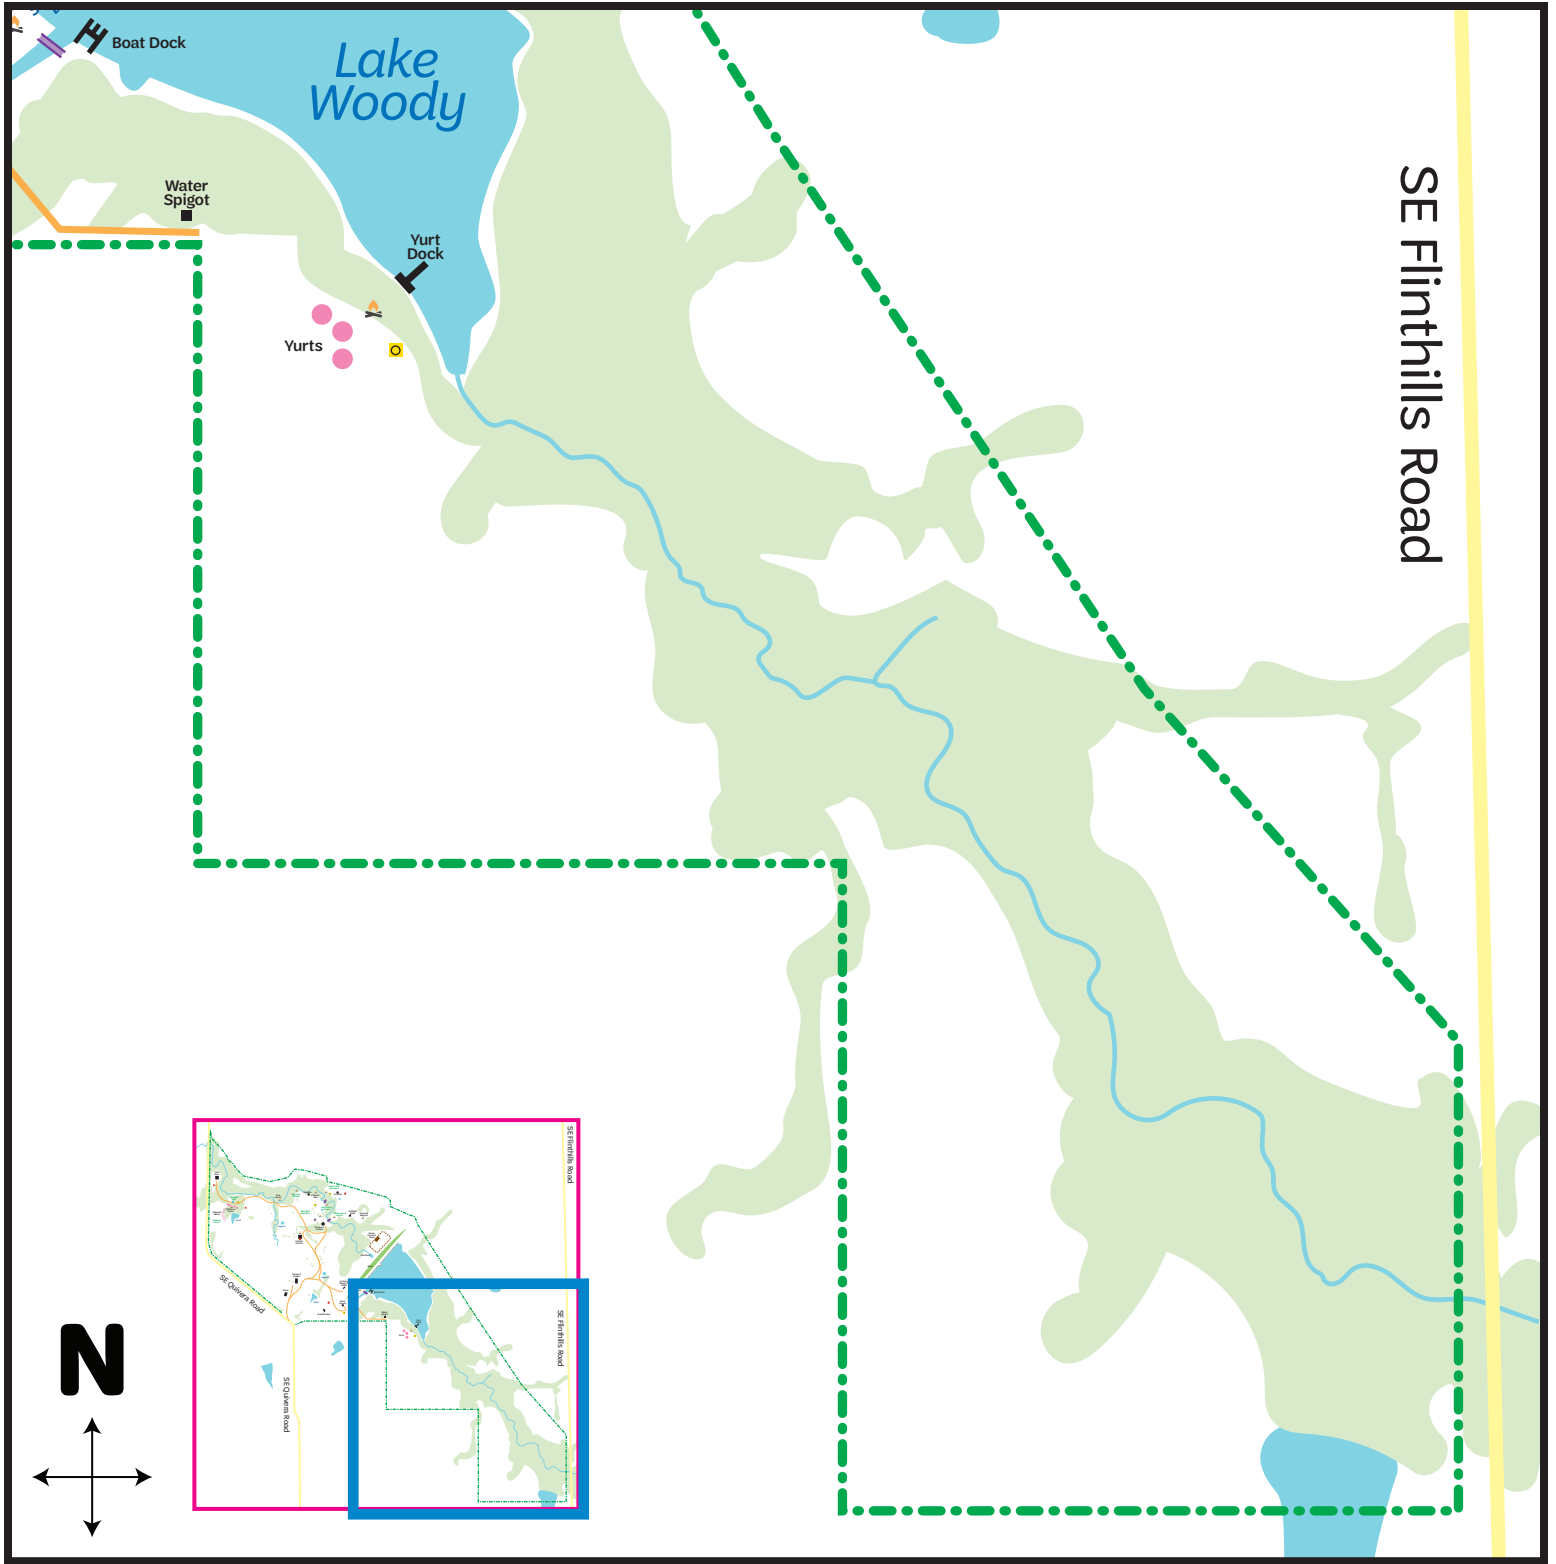

MAP LEGEND

- | | | | |
|-------------------------------------------------------------------------------------|--------------|-------------------------------------------------------------------------------------|-----------|
|  | Public road |  | Fire ring |
|  | Trees/woods |  | Flag pole |
|  | Service road |  | Building |
|  | Fence |  | Bridge |
|  | Wash house |  | Shelter |
|  | Latrine |  | Campsite |

Camp Four Winds

9236 SE Quivera Road
 Leon, KS 67074
 Girl Scouts of Kansas Heartland
 1 (888) 686-MINT (6468)

Updated 08/2019

MAP LEGEND

- | | | | |
|-------------------------------------------------------------------------------------|--------------|-------------------------------------------------------------------------------------|-----------|
|  | Public road |  | Fire ring |
|  | Trees/woods |  | Flag pole |
|  | Service road |  | Building |
|  | Fence |  | Bridge |
|  | Wash house |  | Shelter |
|  | Latrine |  | Campsite |

Camp Four Winds

(Southeast corner of property)

Updated 08/2019